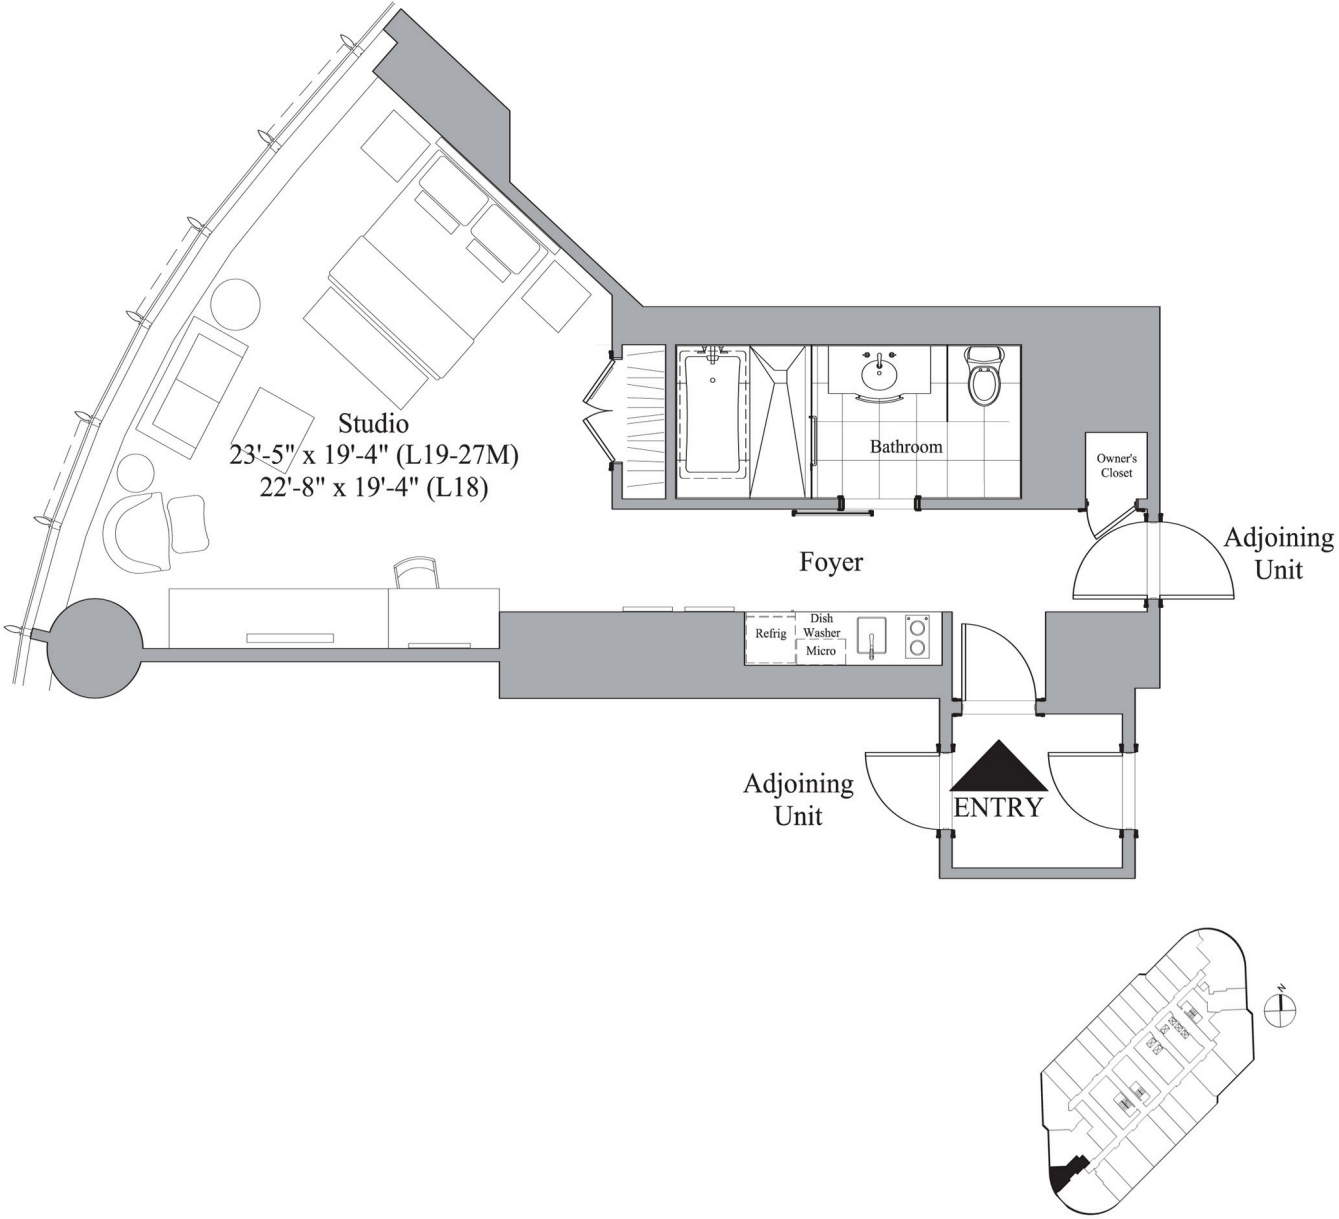

# 401 NORTH WABASH AVENUE, UNIT 2230

**ELDORRADO**  
CHICAGO REAL ESTATE

© 2008 Eldorado Chicago Real Estate LLC  
Dimensions are approximate/Marketing purposes only