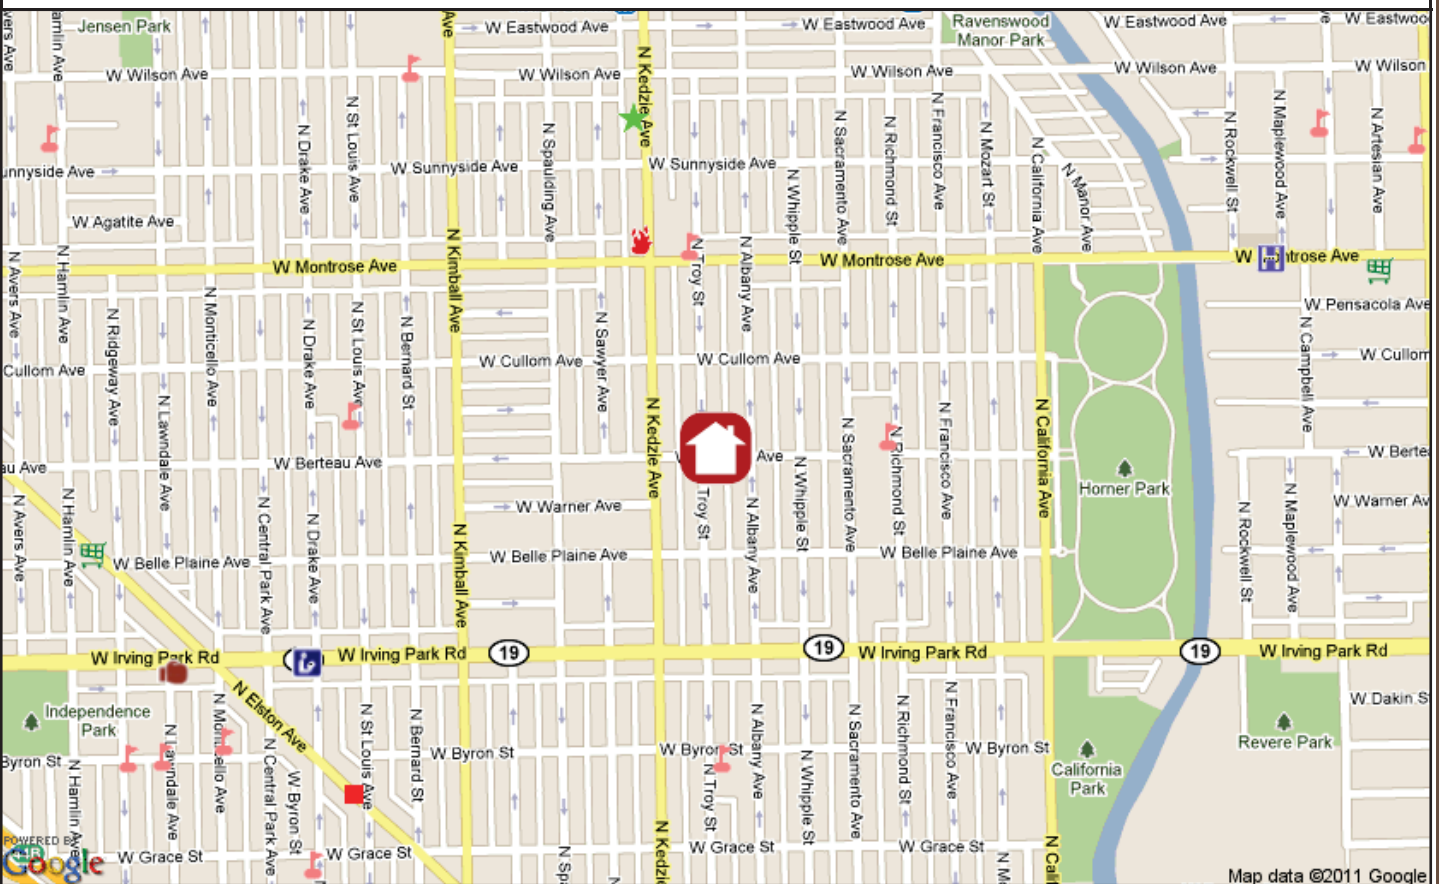

Home-Turf Report for 4201 N Troy St, Chicago, IL 60618

Prepared by: Alexis Eldorado // Eldorado Chicago Real Estate LLC // (773) 461-5555

© 2001-2011 Home-Turf Marketing Systems, L.L.C.

City Ward#: 33

Alderman: Richard F. Mell
3649 N. Kedzie Ave., 60618, 773-478-8040

Nearest Public High Schools:

Roosevelt High, 3436 W Wilson Av, 0.6mi NW
Von Steuben Hs, 5039 N Kimball Av, 1.1mi N

Nearest Private High Schools:

Gordon Tech High, 3633 N California Av, 0.8mi SE
Lawrence Hall Youth Services, 4833 N Francisco Ave, 0.9mi N
St Benedict High, 3900 N Leavitt St, 1.2mi E

Nearest Public Elementary Schools:

Bateman Elem., 4220 N Richmond St, 0.2mi E
North River Elem., 4416 N Troy St, 0.3mi N

Nearest Private Elementary Schools:

Park View Lutheran, 3919 N Monticello Av, 0.7mi SW
Kidwatch Plus Inc, 3901 N Ridgeway, 0.9mi SW

Nearest Daycare Centers:

KinderCare, 3855 N. Elston, 0.6mi SW
Adler Schools, 2239 W Lawrence Ave, 1.3mi NE
Little Angels Day Care II, 5117 N Lincoln Ave, 1.4mi NE

Nearest Public Library:

Independence, 3548 W Irving Park Rd, 312-744-0900, 0.6mi SW

Nearest Hospital:

Kindred Hospital Chicago North, 2544 W Montrose Ave, 0.8mi E

Nearest Major Grocery Stores:

Jewel, 3570 N Elston Ave, 0.8mi S
Tony's Finer Foods, 4137 N Elston Ave, 0.8mi W
Aldi, 2431 W Montrose Ave, 0.9mi E

Nearest Movie Theaters:

Davis Theatre, 4614 N Lincoln Ave, 1.1mi NE
Logan Theatre, 2646 N Milwaukee Ave, 1.9mi S

Nearest Health Clubs:

Curves, 3701 W Irving Park Rd, 0.8mi SW
Bloom Yoga Studio, 4663 N Rockwell, 0.9mi NE

Nearest Starbucks:

4558 N Kedzie Ave, 0.4mi N

Nearest CTA Station:

Kedzie, Brown Line, 0.6mi N

Nearest Metra Station: Irving Park, 1.3mi W

Nearest Fire Station: 0.3mi N

- Starbucks
- Health Club
- Dog Park
- Day Care
- Major Grocery
- Library
- Hospital
- Post Office
- Theater
- Fire Station
- School
- CTA Station
- Metra Station
- City Park

Home-Turf Marketing Systems, L.L.C. and the users of Home-Turf assume no responsibility for any loss or impact resulting from the use of this information. No representations are made regarding the accuracy of the information provided. All data is subject to change and should be verified with local sources.